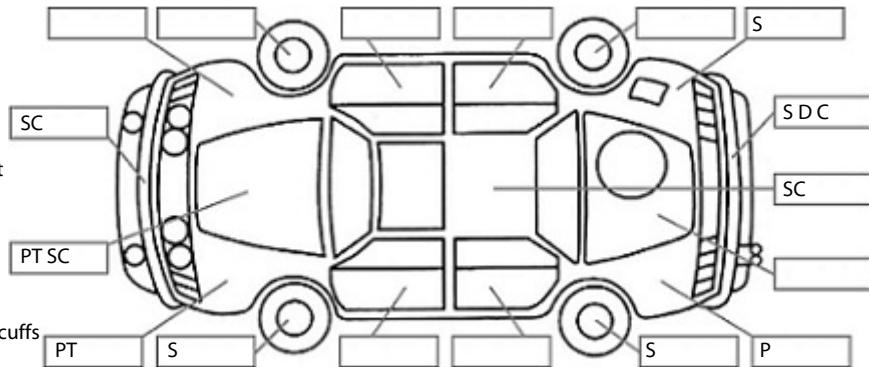

<b>Make:</b> Ssangyong	<b>Model:</b> Korando	<b>Body Style:</b> SUV
<b>Year:</b> 2015	<b>Registration:</b> JKM899	<b>Reg Expiry:</b> 01 Feb 2025
<b>WoF Expiry:</b> 19 Apr 2025	<b>Odometer:</b> 129,122 Kms	<b>Good No:</b> 26438958
<b>VIN:</b> KPTB0A18SFP229237	<b>Next Service:</b> 139,125 Kms	<b>Service History:</b> No

**Key:**

- S = scratch
- D = dent
- R = rust
- PT = paint defect
- C = crack
- P = pin dent
- \* = decals
- SC = stone chips
- W = significant scuffs

Body Inspection Comments

Dents on LR door shut.

Note: some defects & blemishes may not be displayed in the diagram

Conditions During Body Inspection: Dry

Under Carriage & Under Bonnet Inspection Comments

Minor engine oil leak.

Interior Comments

Seats	Average
Carpets	Average
Panels	Average
Dashboard	Average

General Comments

Road Conditions During Test Drive: Dry

Engine Timing Mechanism: Timing Chain  
 Evidence of Cam Belt Replacement: Not Applicable Kms:

	Pass	Fail	N/A
<b>Engine</b>			
Oil level	✓		
Smoke & fumes	✓		
Performance	✓		
Noise	✓		
<b>Cooling System</b>			
Coolant condition	✓		
Performance	✓		
Radiator / Hoses (visual)	✓		
<b>Transmission</b>			
Operation	✓		
Noise	✓		
Clutch			✓
CV joints	✓		
Wheel bearings	✓		
<b>Brakes</b>			
Performance	✓		
Hand Brake	✓		
<b>Tyres</b> (lowest observed tread depth of tyres)			
Left front	3.5	mm	
Right front	3.5	mm	
Left rear	3.0	mm	
Right rear	4.0	mm	
Spare	Yes		
<b>Suspension</b>			
Suspension performance	✓		
Steering performance	✓		
Shock absorbers	✓		
<b>Air Conditioning / Heater</b>			
Operation	✓		
<b>Electrical / Accessories</b>			
Head lights	✓		
Tail lights	✓		
Indicators	✓		
Dashboard warning lights	✓		
Wipers (front & rear)	✓		
Window winder FL	✓		
Window winder FR	✓		
Window winder RL	✓		
Window winder RR	✓		
Rear view mirrors	✓		
Radio (basic test only)	✓		
CD (basic test only)	✓		
Number of keys	2		
Central locking	✓		
Remote locking	✓		
Sat. Nav. (basic test only)			✓
Reversing camera	✓		