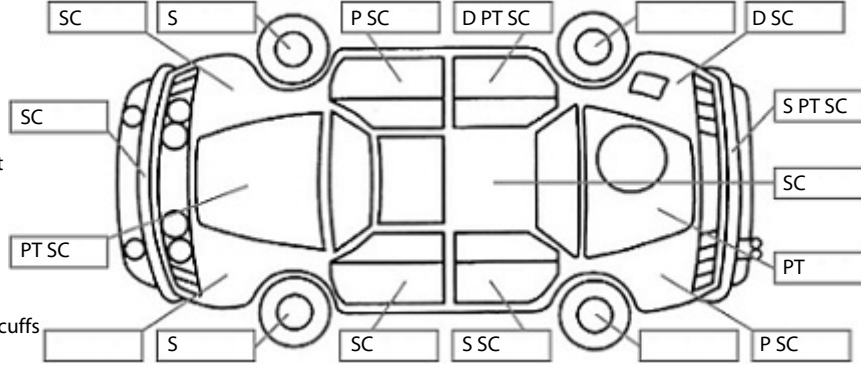

Make: Toyota	Model: Corolla	Body Style: Hatchback
Year: 2007	Registration: EDW211	Reg Expiry: 15 Dec 2024
WoF Expiry: 10 Dec 2025	Odometer: 222,894 Kms	Good No: 26438856
VIN: JTNKU58E502015233	Next Service: 233,000 Kms	Service History: No

Key:

- S = scratch
- D = dent
- R = rust
- PT = paint defect
- C = crack
- P = pin dent
- * = decals
- SC = stone chips
- W = significant scuffs

Body Inspection Comments

- Paint defect on LH mirror.
- Paint defect on rear spoiler.
- Paint defect on RH cant rail.
- Chip in windscreen.

Note: some defects & blemishes may not be displayed in the diagram

Conditions During Body Inspection: Dry

Under Carriage & Under Bonnet Inspection Comments

Interior Comments

Seats	Average
Carpets	Average
Panels	Average
Dashboard	Good

General Comments

Road Conditions During Test Drive: Dry

Engine Timing Mechanism: Timing Chain
Evidence of Cam Belt Replacement: Not Applicable Kms:

	Pass	Fail	N/A
Engine			
Oil level	✓		
Smoke & fumes	✓		
Performance	✓		
Noise	✓		
Cooling System			
Coolant condition	✓		
Performance	✓		
Radiator / Hoses (visual)	✓		
Transmission			
Operation	✓		
Noise	✓		
Clutch	✓		
CV joints	✓		
Wheel bearings	✓		
Brakes			
Performance	✓		
Hand Brake	✓		
Tyres (lowest observed tread depth of tyres)			
Left front	3.5	mm	
Right front	4.0	mm	
Left rear	5.5	mm	
Right rear	5.5	mm	
Spare	Yes		
Suspension			
Suspension performance	✓		
Steering performance	✓		
Shock absorbers	✓		
Air Conditioning / Heater			
Operation	✓		
Electrical / Accessories			
Head lights	✓		
Tail lights	✓		
Indicators	✓		
Dashboard warning lights	✓		
Wipers (front & rear)	✓		
Window winder FL	✓		
Window winder FR	✓		
Window winder RL	✓		
Window winder RR	✓		
Rear view mirrors	✓		
Radio (basic test only)	✓		
CD (basic test only)	✓		
Number of keys	1		
Central locking	✓		
Remote locking	✓		
Sat. Nav. (basic test only)			✓
Reversing camera			✓