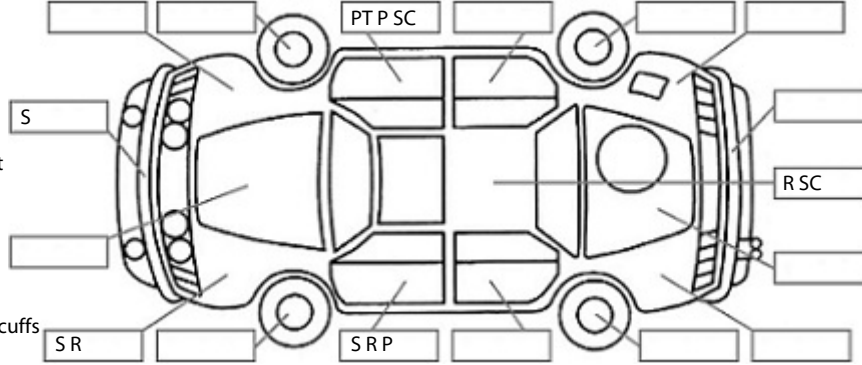

Make: Mazda	Model: Bt-50	Body Style: Utility
Year: 2010	Registration: FFQ526	Reg Expiry: 02 Feb 2025
WoF Expiry: 03 Apr 2025	Odometer: 161,227 Kms	Good No: 26438700
VIN: MM0UNY0E40084926	Next Service: 171,175 km	Service History: No

Key:

- S = scratch
- D = dent
- R = rust
- PT = paint defect
- C = crack
- P = pin dent
- * = decals
- SC = stone chips
- W = significant scuffs

Body Inspection Comments

Bonnet guard peeling.
Aerial bracket on bonnet.
Rear deck bracket not bolted in.
Anchors in tray rusty from top&bottom.

Note: some defects & blemishes may not be displayed in the diagram

Conditions During Body Inspection: Dry

Under Carriage & Under Bonnet Inspection Comments

RWD.
Surface rust underside.

Interior Comments

Seats	Poor
Carpets	Average
Panels	Average
Dashboard	Average