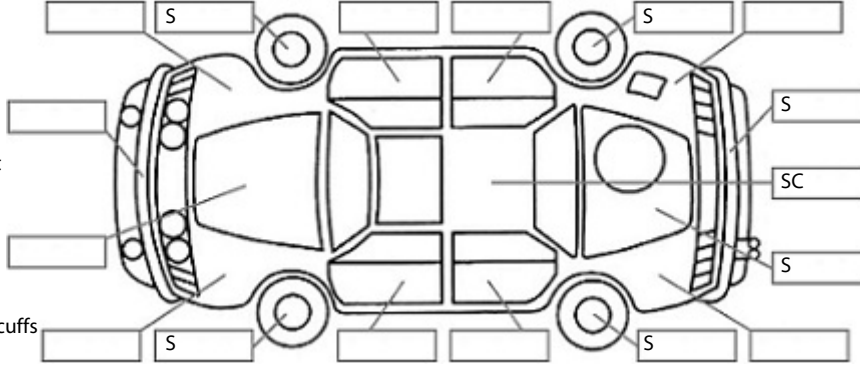

Key:

- S = scratch
- D = dent
- R = rust
- PT = paint defect
- C = crack
- P = pin dent
- * = decals
- SC = stone chips
- W = significant scuffs

Body Inspection Comments

Note: some defects & blemishes may not be displayed in the diagram