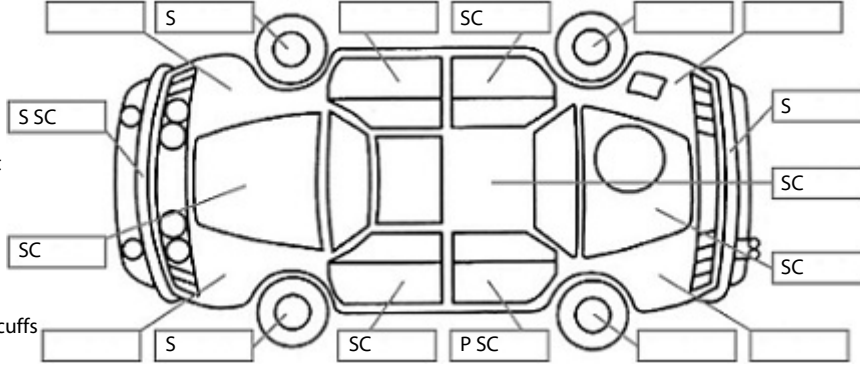

Key:

- S = scratch
- D = dent
- R = rust
- PT = paint defect
- C = crack
- P = pin dent
- * = decals
- SC = stone chips
- W = significant scuffs

Body Inspection Comments

Note: some defects & blemishes may not be displayed in the diagram

Engine Timing Mechanism: Timing Chain
Evidence of Cam Belt Replacement: Not Applicable Kms:

	Pass	Fail	N/A
Engine			
Oil level	✓		
Smoke & fumes	✓		
Performance	✓		
Noise	✓		
Cooling System			
Coolant condition	✓		
Performance	✓		
Radiator / Hoses (visual)	✓		
Transmission			
Operation	✓		
Noise	✓		
Clutch			✓
CV joints	✓		
Wheel bearings	✓		
Brakes			
Performance	✓		
Hand Brake	✓		
Tyres (lowest observed tread depth of tyres)			
Left front	5	mm	
Right front	5	mm	
Left rear	6	mm	
Right rear	6	mm	
Spare		Yes	
Suspension			
Suspension performance	✓		
Steering performance	✓		
Shock absorbers	✓		
Air Conditioning / Heater			
Operation	✓		
Electrical / Accessories			
Head lights	✓		
Tail lights	✓		
Indicators	✓		
Dashboard warning lights	✓		
Wipers (front & rear)	✓		
Window winder FL	✓		
Window winder FR	✓		
Window winder RL	✓		
Window winder RR	✓		
Rear view mirrors	✓		
Radio (basic test only)	✓		
CD (basic test only)	✓		
Number of keys	1		
Central locking	✓		
Remote locking	✓		
Sat. Nav. (basic test only)	✓		
Reversing camera	✓		