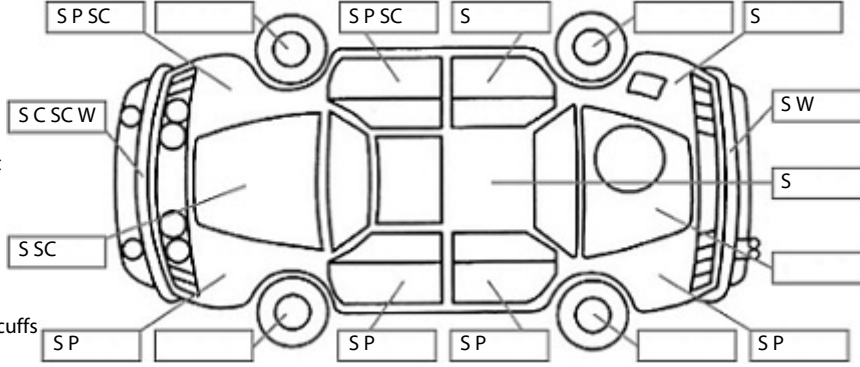

Key:

- S = scratch
- D = dent
- R = rust
- PT = paint defect
- C = crack
- P = pin dent
- * = decals
- SC = stone chips
- W = significant scuffs

Body Inspection Comments

Note: some defects & blemishes may not be displayed in the diagram

Headlights Faded
Stone Chips Windscreen

Conditions During Body Inspection: Wet

Under Carriage & Under Bonnet Inspection Comments

Oil & Coolant Leak - Expected for Age & Mileage
Recommend Rear Left & Front Right Replace Tyre