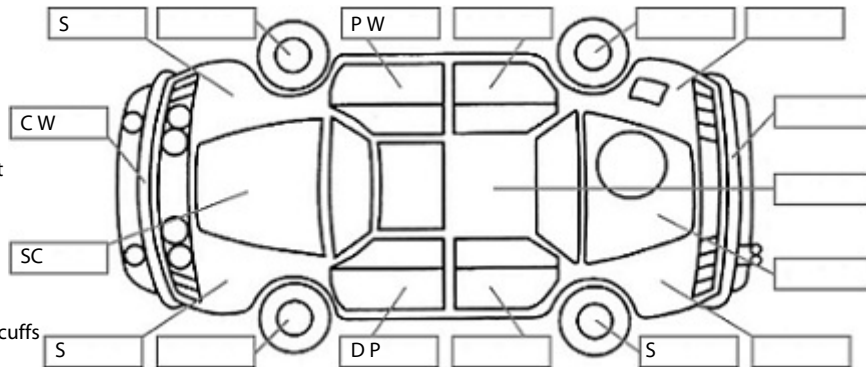

Make: Great Wall	Model: V-Series	Body Style: Utility
Year: 2011	Registration: FWJ262	Reg Expiry: 31 Aug 2025
WoF Expiry: 25 Jun 2025	Odometer: 266,019 Kms	Good No: 26437710
VIN: LGWCB3378AB65034K	Next Service:	Service History: No

Key:

- S = scratch
- D = dent
- R = rust
- PT = paint defect
- C = crack
- P = pin dent
- * = decals
- SC = stone chips
- W = significant scuffs

Body Inspection Comments

corrosion on the inside of both doors.
LH side front bumper loose.
Service corrosion under hood.

Note: some defects & blemishes may not be displayed in the diagram

Conditions During Body Inspection: Dry

Under Carriage & Under Bonnet Inspection Comments

Oil seepage around valve cover and under engine.