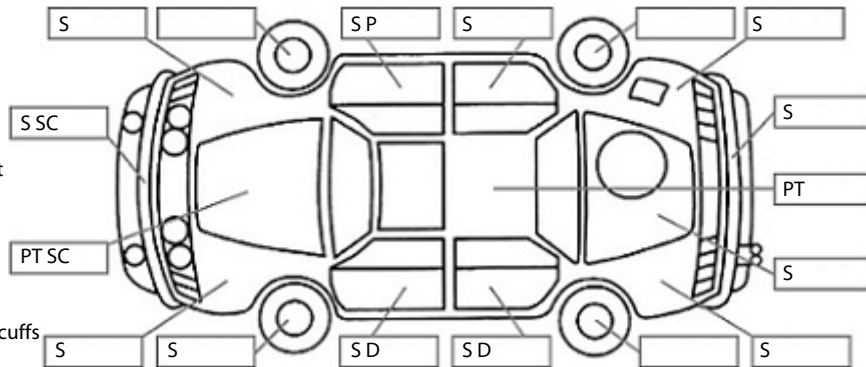

Key:

- S = scratch
- D = dent
- R = rust
- PT = paint defect
- C = crack
- P = pin dent
- * = decals
- SC = stone chips
- W = significant scuffs

Body Inspection Comments

Windscreen chips. Steering Wheel worn.

Note: some defects & blemishes may not be displayed in the diagram

Conditions During Body Inspection: Dry

Under Carriage & Under Bonnet Inspection Comments

Oil leaks from engine. Cap missing from radiator overfill bottle.