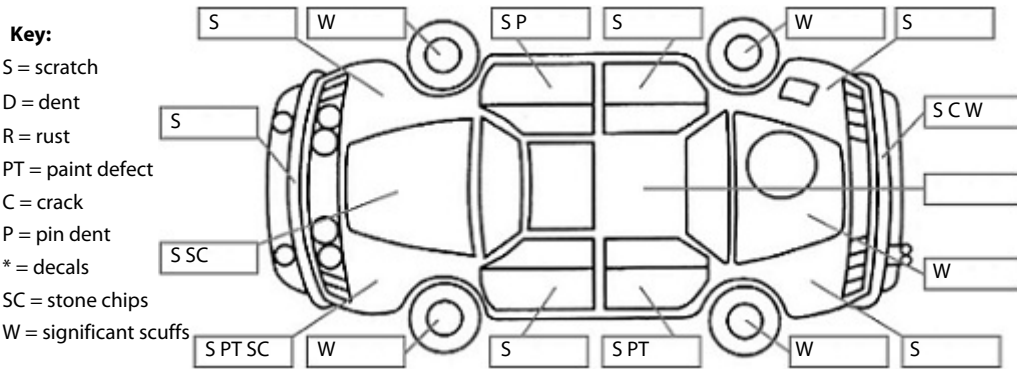

Conditions During Body Inspection: Dry

**Under Carriage & Under Bonnet Inspection Comments**

Rear brake pads low.  
Corrosion underneath rear of vehicle.

**Interior Comments**

Seats	Average
Carpets	Average
Panels	Average
Dashboard	poor as dashboard has cracks.

**General Comments**

Vehicle drove ok.  
Front and rear wiper blades worn(not cleaning well)

Road Conditions During Test Drive: Dry

Engine Timing Mechanism: Timing Chain  
Evidence of Cam Belt Replacement: Not Applicable Kms: