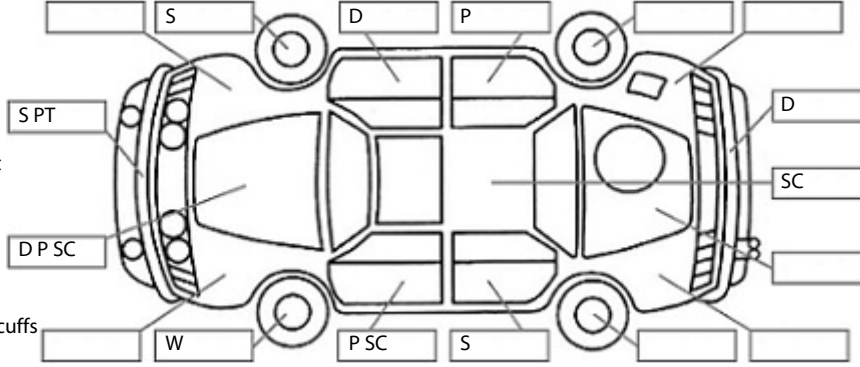

**Key:**

- S = scratch
- D = dent
- R = rust
- PT = paint defect
- C = crack
- P = pin dent
- \* = decals
- SC = stone chips
- W = significant scuffs

Body Inspection Comments

Note: some defects & blemishes may not be displayed in the diagram

Rear bumper missing tow eye cover.

Conditions During Body Inspection: Dry

Under Carriage & Under Bonnet Inspection Comments

4WD

Interior Comments

Seats	Good
Carpets	Good
Panels	Good
Dashboard	Good

General Comments

Road Conditions During Test Drive: Dry

Engine Timing Mechanism: Timing Chain  
Evidence of Cam Belt Replacement: Not Applicable Kms:

	Pass	Fail	N/A
<b>Engine</b>			
Oil level	✓		
Smoke & fumes	✓		
Performance	✓		
Noise	✓		
<b>Cooling System</b>			
Coolant condition	✓		
Performance	✓		
Radiator / Hoses (visual)	✓		
<b>Transmission</b>			
Operation	✓		
Noise	✓		
Clutch			✓
CV joints	✓		
Wheel bearings	✓		
<b>Brakes</b>			
Performance	✓		
Hand Brake	✓		
<b>Tyres</b> (lowest observed tread depth of tyres)			
Left front	8.0	mm	
Right front	8.0	mm	
Left rear	5.0	mm	
Right rear	6.0	mm	
Spare	Yes		
<b>Suspension</b>			
Suspension performance	✓		
Steering performance	✓		
Shock absorbers	✓		
<b>Air Conditioning / Heater</b>			
Operation	✓		
<b>Electrical / Accessories</b>			
Head lights	✓		
Tail lights	✓		
Indicators	✓		
Dashboard warning lights	✓		
Wipers (front & rear)	✓		
Window winder FL	✓		
Window winder FR	✓		
Window winder RL	✓		
Window winder RR	✓		
Rear view mirrors	✓		
Radio (basic test only)	✓		
CD (basic test only)			✓
Number of keys	1		
Central locking	✓		
Remote locking	✓		
Sat. Nav. (basic test only)	✓		
Reversing camera	✓		