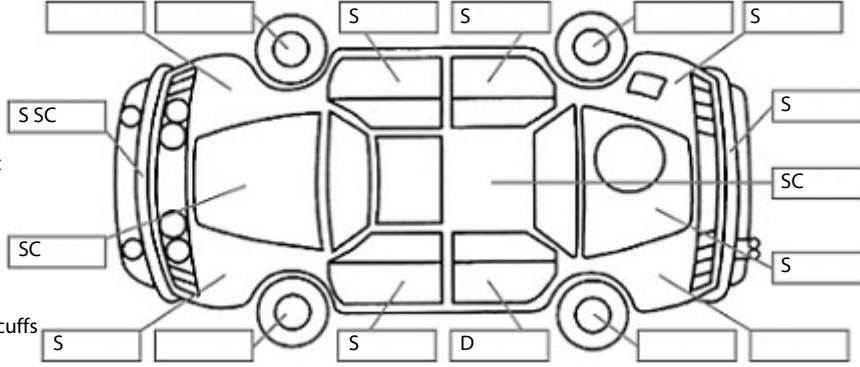

**Key:**

- S = scratch
- D = dent
- R = rust
- PT = paint defect
- C = crack
- P = pin dent
- \* = decals
- SC = stone chips
- W = significant scuffs

Body Inspection Comments

Note: some defects & blemishes may not be displayed in the diagram

General Comments

.

Road Conditions During Test Drive: Dry

Engine Timing Mechanism: Timing Chain  
Evidence of Cam Belt Replacement: Not Applicable Kms:

	Pass	Fail	N/A
<b>Engine</b>			
Oil level	✓		
Smoke & fumes	✓		
Performance	✓		
Noise	✓		
<b>Cooling System</b>			
Coolant condition	✓		
Performance	✓		
Radiator / Hoses (visual)	✓		
<b>Transmission</b>			
Operation	✓		
Noise	✓		
Clutch			✓
CV joints	✓		
Wheel bearings	✓		
<b>Brakes</b>			
Performance	✓		
Hand Brake	✓		
<b>Tyres</b> (lowest observed tread depth of tyres)			
Left front	4.0	mm	
Right front	4.0	mm	
Left rear	6.0	mm	
Right rear	6.0	mm	
Spare	N/A		
<b>Suspension</b>			
Suspension performance	✓		
Steering performance	✓		
Shock absorbers	✓		
<b>Air Conditioning / Heater</b>			
Operation	✓		
<b>Electrical / Accessories</b>			
Head lights	✓		
Tail lights	✓		
Indicators	✓		
Dashboard warning lights	✓		
Wipers (front & rear)	✓		
Window winder FL	✓		
Window winder FR	✓		
Window winder RL	✓		
Window winder RR	✓		
Rear view mirrors	✓		
Radio (basic test only)	✓		
CD (basic test only)	✓		
Number of keys	1		
Central locking	✓		
Remote locking	✓		
Sat. Nav. (basic test only)			✓
Reversing camera			✓