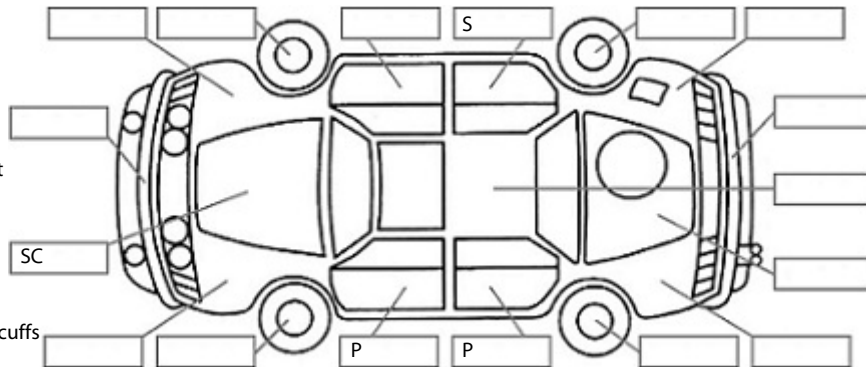

Make: Mazda	Model: Bt-50	Body Style: Utility
Year: 2019	Registration: MGN858	Reg Expiry: 26 Dec 2024
WoF Expiry: 20 Dec 2025	Odometer: 66,566 Kms	Good No: 26436497
VIN: MM0UR0YG10092512	Next Service: 76000	Service History: No

Key:

- S = scratch
- D = dent
- R = rust
- PT = paint defect
- C = crack
- P = pin dent
- * = decals
- SC = stone chips
- W = significant scuffs

Body Inspection Comments

Note: some defects & blemishes may not be displayed in the diagram