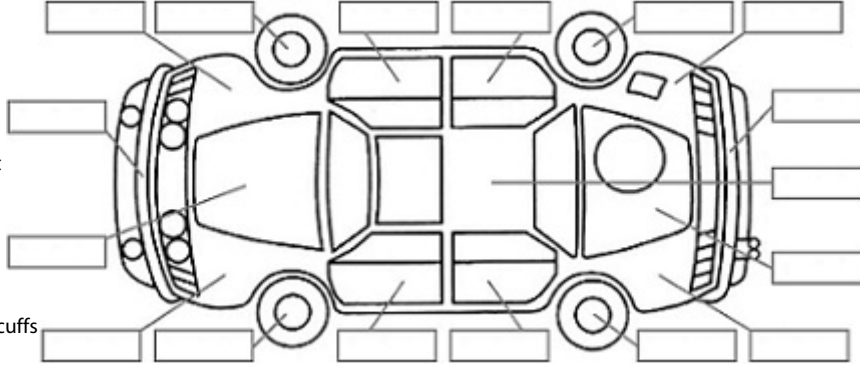

Key:

- S = scratch
- D = dent
- R = rust
- PT = paint defect
- C = crack
- P = pin dent
- * = decals
- SC = stone chips
- W = significant scuffs

Body Inspection Comments

-Underbody Surface Rust

Note: some defects & blemishes may not be displayed in the diagram