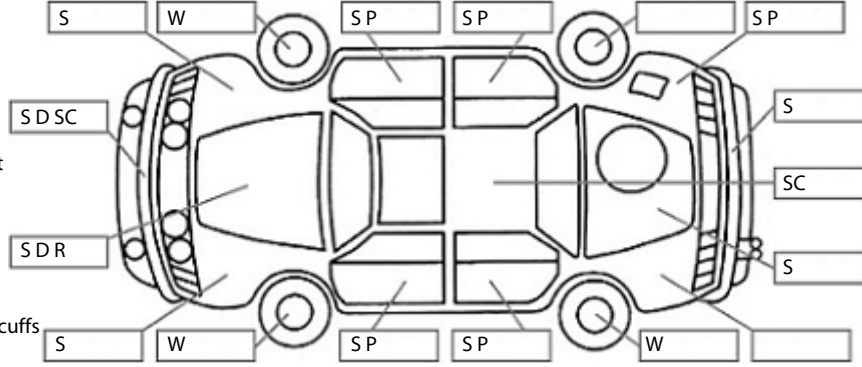

Make: Ford	Model: Territory	Body Style: SUV
Year: 2012	Registration: GPP163	Reg Expiry: 19 May 2025
WoF Expiry: 13 Dec 2024	Odometer: 297,638 Kms	Good No: 26436373
VIN: 6FPAAAJGATCK82346	Next Service: overdue	Service History: No

Key:

- S = scratch
- D = dent
- R = rust
- PT = paint defect
- C = crack
- P = pin dent
- * = decals
- SC = stone chips
- W = significant scuffs

Note: some defects & blemishes may not be displayed in the diagram

Interior Comments

Seats	Poor
Carpets	Poor
Panels	Poor
Dashboard	Poor

General Comments

Has head phone for overhead screen

Road Conditions During Test Drive: Dry

Engine Timing Mechanism: Cambelt
Evidence of Cam Belt Replacement: Yes Kms: 165,987