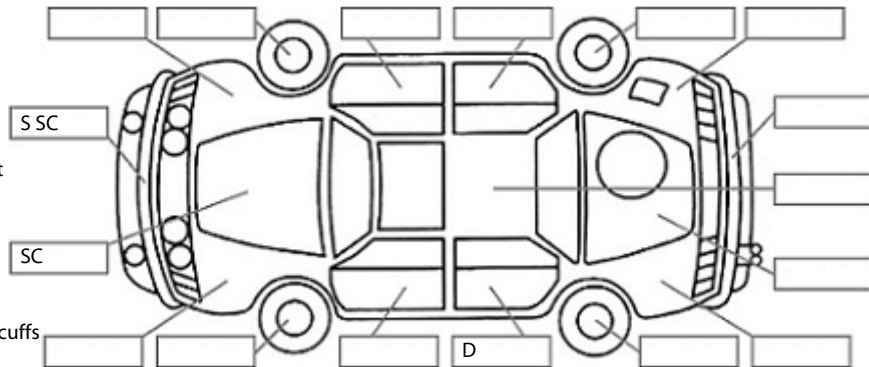

Make: Mini	Model: Cooper	Body Style: Wagon
Year: 2018	Registration: PBZ117	Reg Expiry: 25 Jan 2025
WoF Expiry: 13 Feb 2025	Odometer: 81,785 Kms	Good No: 26436341
VIN: WMWYU720X03E3502	Next Service: 92,500km	Service History: No

Key:

- S = scratch
- D = dent
- R = rust
- PT = paint defect
- C = crack
- P = pin dent
- * = decals
- SC = stone chips
- W = significant scuffs

Body Inspection Comments

Windscreen stone chips

Note: some defects & blemishes may not be displayed in the diagram

Engine Timing Mechanism: Timing Chain

Evidence of Cam Belt Replacement: Not Applicable Kms:

	Pass	Fail	N/A
Engine			
Oil level	✓		
Smoke & fumes	✓		
Performance	✓		
Noise	✓		
Cooling System			
Coolant condition	✓		
Performance	✓		
Radiator / Hoses (visual)	✓		
Transmission			
Operation	✓		
Noise	✓		
Clutch			✓
CV joints	✓		
Wheel bearings	✓		
Brakes			
Performance	✓		
Hand Brake	✓		
Tyres (lowest observed tread depth of tyres)			
Left front	3	mm	
Right front	4	mm	
Left rear	4	mm	
Right rear	5	mm	
Spare	N/A		
Suspension			
Suspension performance	✓		
Steering performance	✓		
Shock absorbers	✓		
Air Conditioning / Heater			
Operation	✓		
Electrical / Accessories			
Head lights	✓		
Tail lights	✓		
Indicators	✓		
Dashboard warning lights	✓		
Wipers (front & rear)	✓		
Window winder FL	✓		
Window winder FR	✓		
Window winder RL	✓		
Window winder RR	✓		
Rear view mirrors	✓		
Radio (basic test only)	✓		
CD (basic test only)			✓
Number of keys	2		
Central locking	✓		
Remote locking	✓		
Sat. Nav. (basic test only)	✓		
Reversing camera	✓		