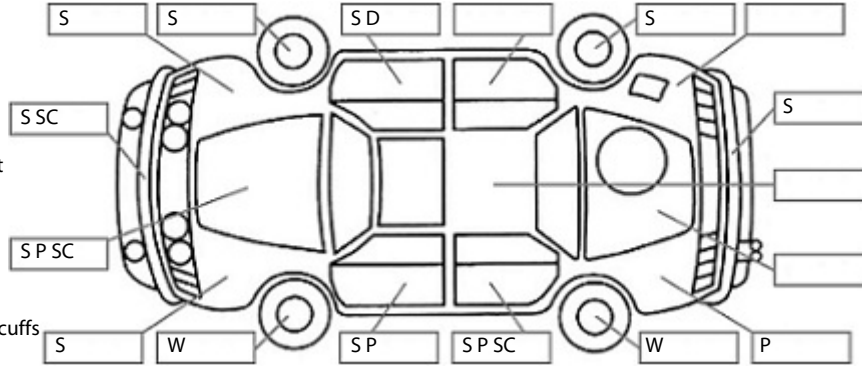

Make: Ford	Model: Territory	Body Style: SUV
Year: 2012	Registration: GGJ787	Reg Expiry: 26 Nov 2024
WoF Expiry: 16 Jan 2025	Odometer: 147,448 Kms	Good No: 26436259
VIN: 6FPAAAJGATCR65094	Next Service: 157,479kms	Service History: Yes

Key:

- S = scratch
- D = dent
- R = rust
- PT = paint defect
- C = crack
- P = pin dent
- * = decals
- SC = stone chips
- W = significant scuffs

Body Inspection Comments

Note: some defects & blemishes may not be displayed in the diagram