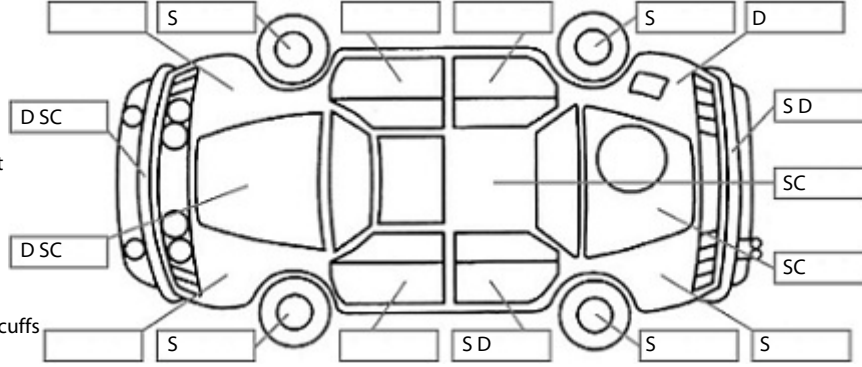

Key:

- S = scratch
- D = dent
- R = rust
- PT = paint defect
- C = crack
- P = pin dent
- * = decals
- SC = stone chips
- W = significant scuffs

Body Inspection Comments

Windscreen chips.

Note: some defects & blemishes may not be displayed in the diagram

Conditions During Body Inspection: Dry

Under Carriage & Under Bonnet Inspection Comments

L/F inner CV boot split. Oil leak.

Interior Comments

Seats	Average
Carpets	Average
Panels	Average
Dashboard	Average