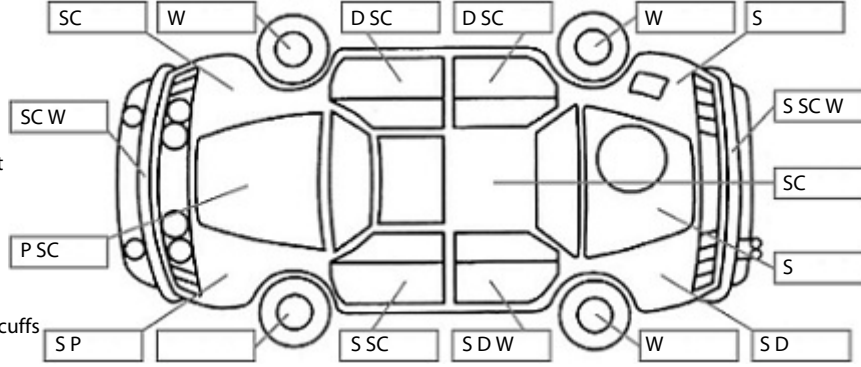

Key:

- S = scratch
- D = dent
- R = rust
- PT = paint defect
- C = crack
- P = pin dent
- * = decals
- SC = stone chips
- W = significant scuffs

Note: some defects & blemishes may not be displayed in the diagram