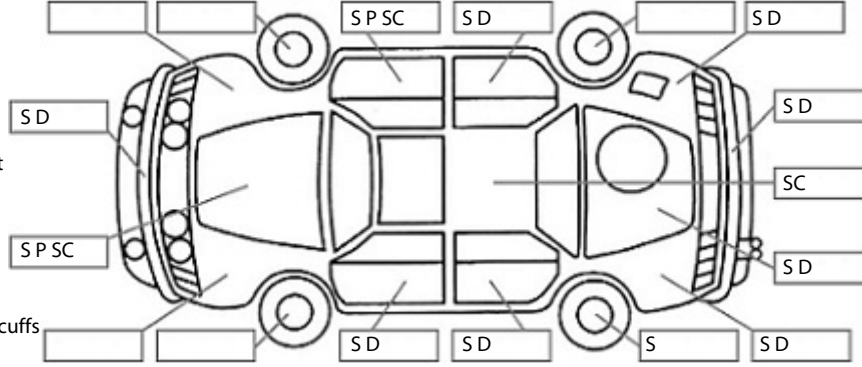

**Key:**

- S = scratch
- D = dent
- R = rust
- PT = paint defect
- C = crack
- P = pin dent
- \* = decals
- SC = stone chips
- W = significant scuffs

**Body Inspection Comments**

Hub cap missing, RR tail light cracked,