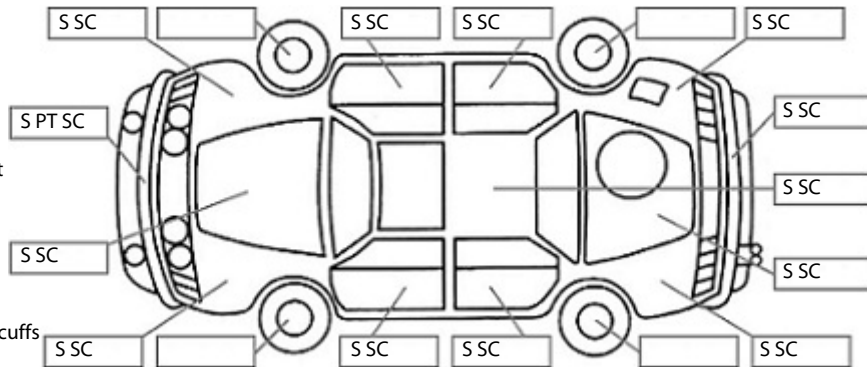

Make: Jeep	Model: Grand Cherokee	Body Style: SUV
Year: 2012	Registration: JZE38	Reg Expiry: 19 Jan 2025
WoF Expiry: 05 Apr 2025	Odometer: 243,427 Kms	Good No: 26434938
VIN: 1C4RJFEM8CC177966	Next Service: 250,000	Service History: Yes

Key:

- S = scratch
- D = dent
- R = rust
- PT = paint defect
- C = crack
- P = pin dent
- * = decals
- SC = stone chips
- W = significant scuffs

Body Inspection Comments

Note: some defects & blemishes may not be displayed in the diagram