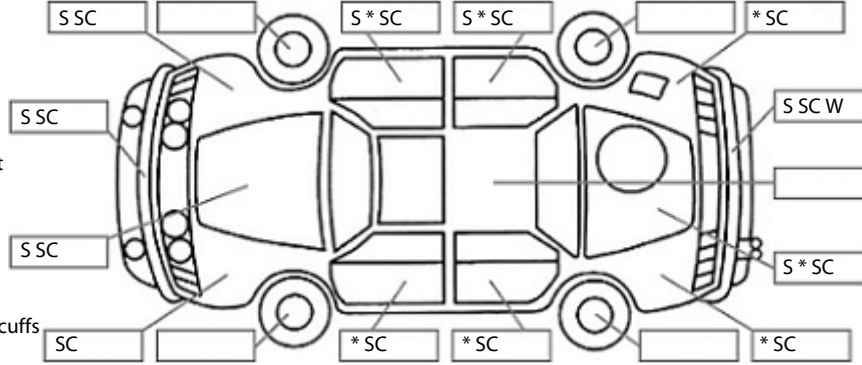

Key:

- S = scratch
- D = dent
- R = rust
- PT = paint defect
- C = crack
- P = pin dent
- * = decals
- SC = stone chips
- W = significant scuffs

Body Inspection Comments

Note: some defects & blemishes may not be displayed in the diagram

Front tyres major outta edge wear/tailgate badges in glove box/stone chip in windscreen/

Conditions During Body Inspection: Wet

Under Carriage & Under Bonnet Inspection Comments

4wd/

Interior Comments

Seats	drivers bottom pad hole
Carpets	Average
Panels	Average
Dashboard	Average