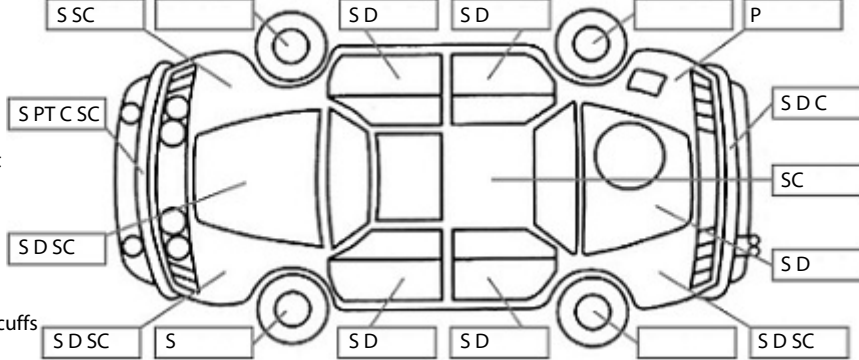

Key:

- S = scratch
- D = dent
- R = rust
- PT = paint defect
- C = crack
- P = pin dent
- * = decals
- SC = stone chips
- W = significant scuffs

Body Inspection Comments

LH side cant rail dented, badges missing,

General Comments

Drives okay,

Road Conditions During Test Drive: Dry

Engine Timing Mechanism: Timing Chain
Evidence of Cam Belt Replacement: Not Applicable Kms:

	Pass	Fail	N/A
Engine			
Oil level	✓		
Smoke & fumes	✓		
Performance	✓		
Noise	✓		
Cooling System			
Coolant condition	✓		
Performance	✓		
Radiator / Hoses (visual)	✓		
Transmission			
Operation	✓		
Noise	✓		
Clutch			✓
CV joints	✓		
Wheel bearings	✓		
Brakes			
Performance	✓		
Hand Brake	✓		
Tyres (lowest observed tread depth of tyres)			
Left front	6.1	mm	
Right front	6.1	mm	
Left rear	4.8	mm	
Right rear	6.2	mm	
Spare	Yes		
Suspension			
Suspension performance	✓		
Steering performance	✓		
Shock absorbers	✓		
Air Conditioning / Heater			
Operation	✓		
Electrical / Accessories			
Head lights	✓		
Tail lights	✓		
Indicators	✓		
Dashboard warning lights	✓		
Wipers (front & rear)	✓		
Window winder FL	✓		
Window winder FR	✓		
Window winder RL	✓		
Window winder RR	✓		
Rear view mirrors	✓		
Radio (basic test only)	✓		
CD (basic test only)	✓		
Number of keys	1		
Central locking	✓		
Remote locking	✓		
Sat. Nav. (basic test only)			✓
Reversing camera			✓