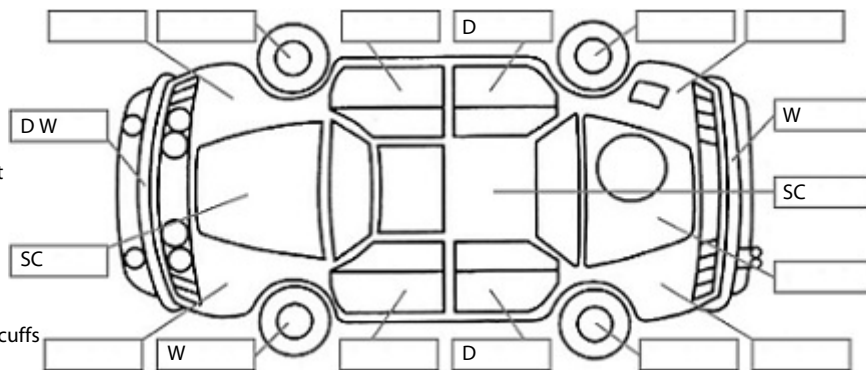

| | | |
|--------------------------------|---------------------------------|--------------------------------|
| Make: Nissan | Model: Bluebird | Body Style: Sedan |
| Year: 2005 | Registration: HLS959 | Reg Expiry: 01 May 2025 |
| WoF Expiry: 01 Oct 2025 | Odometer: 132,107 Kms | Good No: 26433544 |
| VIN: 7AT0DH1EX14185690 | Next Service: 136,186kms | Service History: Yes |

Key:

- S = scratch
- D = dent
- R = rust
- PT = paint defect
- C = crack
- P = pin dent
- * = decals
- SC = stone chips
- W = significant scuffs

Body Inspection Comments

Note: some defects & blemishes may not be displayed in the diagram