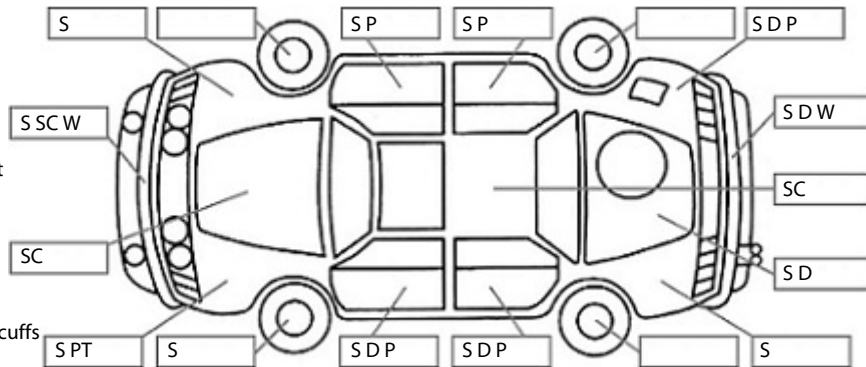

Key:

- S = scratch
- D = dent
- R = rust
- PT = paint defect
- C = crack
- P = pin dent
- * = decals
- SC = stone chips
- W = significant scuffs

Body Inspection Comments

Note: some defects & blemishes may not be displayed in the diagram

Left corner of front bumper is not fitting correctly to guard. Right side wing mirror cover is damaged

Conditions During Body Inspection: Dry

Under Carriage & Under Bonnet Inspection Comments

Oil starting to weep around engine rocker cover.