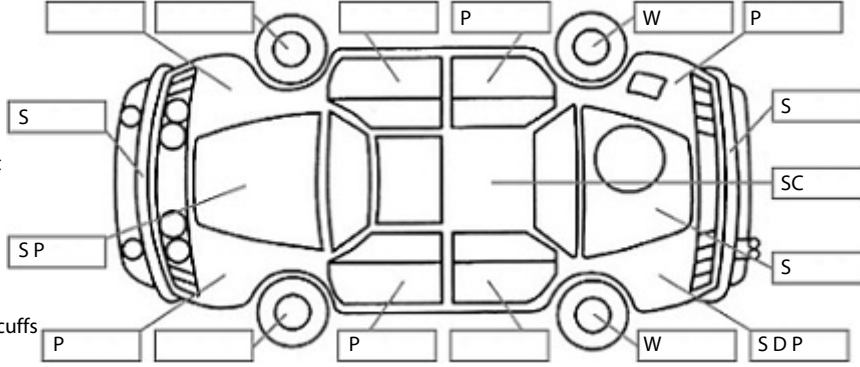

Key:

- S = scratch
- D = dent
- R = rust
- PT = paint defect
- C = crack
- P = pin dent
- * = decals
- SC = stone chips
- W = significant scuffs

Note: some defects & blemishes may not be displayed in the diagram

Body Inspection Comments

Rear centre ac vents damaged.
L/ H sill step paint defect pin dents.
L/R seat belt bolt cover missing.

Conditions During Body Inspection: Dry

Under Carriage & Under Bonnet Inspection Comments