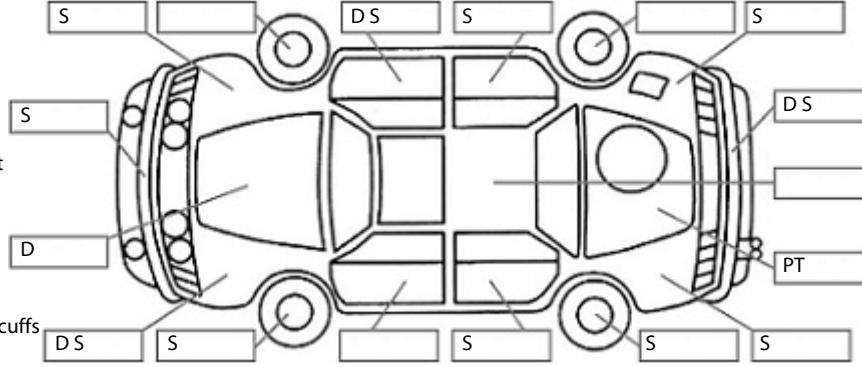

Key:

- S = scratch
- D = dent
- R = rust
- PT = paint defect
- C = crack
- P = pin dent
- * = decals
- SC = stone chips
- W = significant scuffs

Body Inspection Comments

Note: some defects & blemishes may not be displayed in the diagram