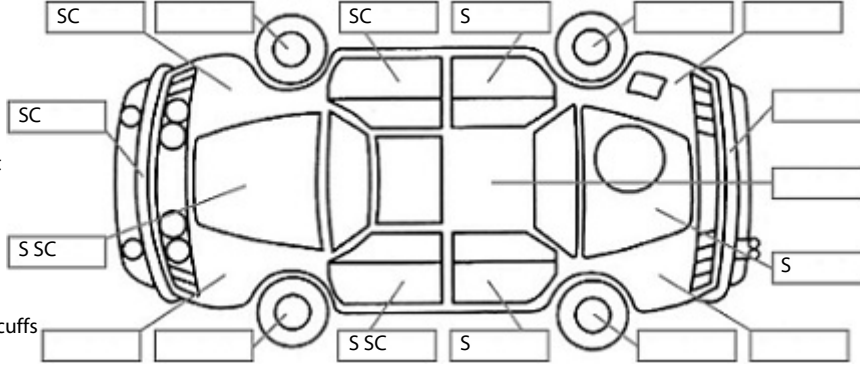

<b>Make:</b> Toyota	<b>Model:</b> Corolla	<b>Body Style:</b> Wagon
<b>Year:</b> 2008	<b>Registration:</b> EPG175	<b>Reg Expiry:</b> 01 Jan 2025
<b>WoF Expiry:</b> 22 Jul 2025	<b>Odometer:</b> 89,997 Kms	<b>Good No:</b> 26432475
<b>VIN:</b> JTDGT42E709080169	<b>Next Service:</b>	<b>Service History:</b>

**Key:**

- S = scratch
- D = dent
- R = rust
- PT = paint defect
- C = crack
- P = pin dent
- \* = decals
- SC = stone chips
- W = significant scuffs

Body Inspection Comments

Note: some defects & blemishes may not be displayed in the diagram