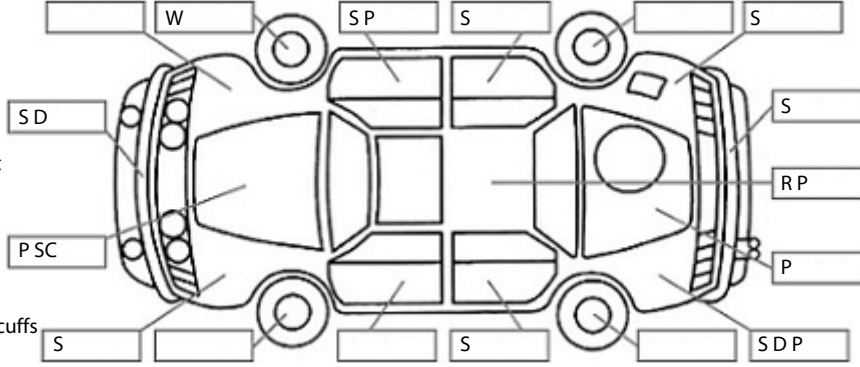

<b>Make:</b> Mitsubishi	<b>Model:</b> Pajero Sport	<b>Body Style:</b> SUV
<b>Year:</b> 2020	<b>Registration:</b> MSC933	<b>Reg Expiry:</b> 12 Mar 2025
<b>WoF Expiry:</b> 19 Dec 2025	<b>Odometer:</b> 140,804 Kms	<b>Good No:</b> 26432406
<b>VIN:</b> MMAGUKS10LH00065	<b>Next Service:</b> 149,000 km	<b>Service History:</b> Yes

**Key:**

- S = scratch
- D = dent
- R = rust
- PT = paint defect
- C = crack
- P = pin dent
- \* = decals
- SC = stone chips
- W = significant scuffs

**Body Inspection Comments**

Note: some defects & blemishes may not be displayed in the diagram

Seats	Poor
Carpets	Average
Panels	Good
Dashboard	Average

**General Comments**

Road Conditions During Test Drive: Dry

Engine Timing Mechanism: Timing Chain  
Evidence of Cam Belt Replacement: Not Applicable Kms: