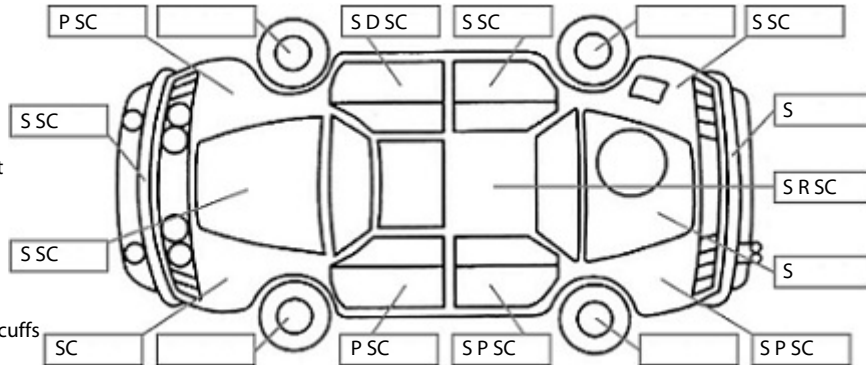

Make: Hyundai	Model: Santa FE	Body Style: SUV
Year: 2007	Registration: QUZ873	Reg Expiry: 10 Nov 2024
WoF Expiry: 05 Mar 2025	Odometer: 286,783 Kms	Good No: 26431779
VIN: KMHSH81WR7U2448C	Next Service: 296000	Service History: No

Key:

- S = scratch
- D = dent
- R = rust
- PT = paint defect
- C = crack
- P = pin dent
- * = decals
- SC = stone chips
- W = significant scuffs

Body Inspection Comments

Front grille needs paint,

Note: some defects & blemishes may not be displayed in the diagram

Conditions During Body Inspection: Dry

Under Carriage & Under Bonnet Inspection Comments

Minor oil leak,

Interior Comments

Seats	wear,worn,orn,minor stains ,
Carpets	Average
Panels	Average
Dashboard	Average