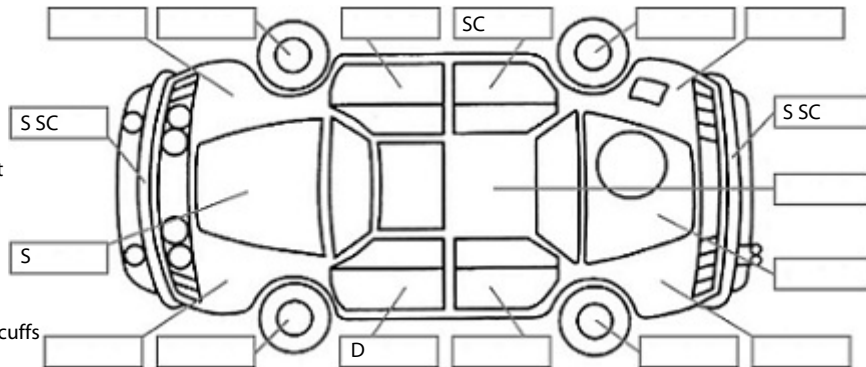

Key:

- S = scratch
- D = dent
- R = rust
- PT = paint defect
- C = crack
- P = pin dent
- * = decals
- SC = stone chips
- W = significant scuffs

Body Inspection Comments

Note: some defects & blemishes may not be displayed in the diagram

Engine Timing Mechanism: Timing Chain
 Evidence of Cam Belt Replacement: Not Applicable Kms:

	Pass	Fail	N/A
Engine			
Oil level	✓		
Smoke & fumes	✓		
Performance	✓		
Noise	✓		
Cooling System			
Coolant condition	✓		
Performance	✓		
Radiator / Hoses (visual)	✓		
Transmission			
Operation	✓		
Noise	✓		
Clutch			✓
CV joints	✓		
Wheel bearings	✓		
Brakes			
Performance	✓		
Hand Brake	✓		
Tyres (lowest observed tread depth of tyres)			
Left front	7.0	mm	
Right front	7.0	mm	
Left rear	5.0	mm	
Right rear	5.0	mm	
Spare	Yes		
Suspension			
Suspension performance	✓		
Steering performance	✓		
Shock absorbers	✓		
Air Conditioning / Heater			
Operation	✓		
Electrical / Accessories			
Head lights	✓		
Tail lights	✓		
Indicators	✓		
Dashboard warning lights	✓		
Wipers (front & rear)	✓		
Window winder FL	✓		
Window winder FR	✓		
Window winder RL	✓		
Window winder RR	✓		
Rear view mirrors	✓		
Radio (basic test only)	✓		
CD (basic test only)	✓		
Number of keys	2		
Central locking	✓		
Remote locking	✓		
Sat. Nav. (basic test only)			✓
Reversing camera	✓		