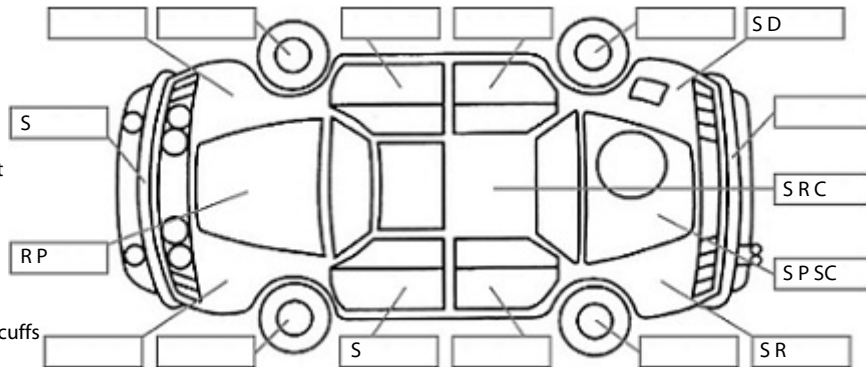

<b>Make:</b> Toyota	<b>Model:</b> Hiace	<b>Body Style:</b> Van
<b>Year:</b> 2017	<b>Registration:</b> KRN314	<b>Reg Expiry:</b> 03 Jan 2025
<b>WoF Expiry:</b> 26 Jun 2025	<b>Odometer:</b> 163,513 Kms	<b>Good No:</b> 26431158
<b>VIN:</b> JTFHT02PX00222072	<b>Next Service:</b> 174,600kms	<b>Service History:</b> Yes

**Key:**

- S = scratch
- D = dent
- R = rust
- PT = paint defect
- C = crack
- P = pin dent
- \* = decals
- SC = stone chips
- W = significant scuffs

**Body Inspection Comments**

Note: some defects & blemishes may not be displayed in the diagram

Both sliding door interior panels missing.  
Right tail light lens cracked and scratched.  
Stone chips on front screen.

Conditions During Body Inspection: Dry

**Under Carriage & Under Bonnet Inspection Comments**