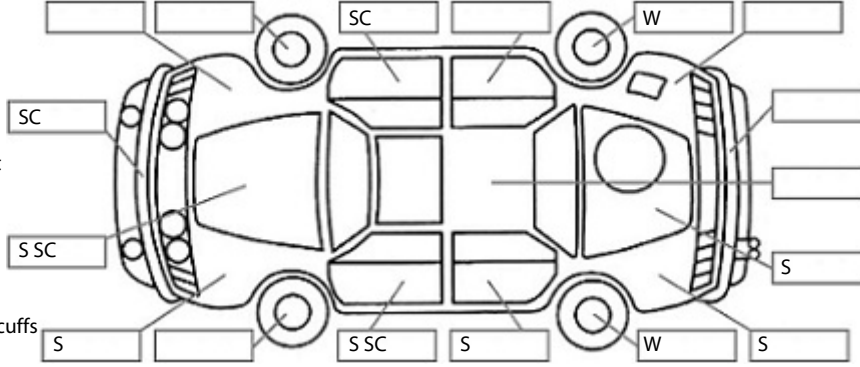

**Key:**

- S = scratch
- D = dent
- R = rust
- PT = paint defect
- C = crack
- P = pin dent
- \* = decals
- SC = stone chips
- W = significant scuffs

**Body Inspection Comments**

Note: some defects & blemishes may not be displayed in the diagram