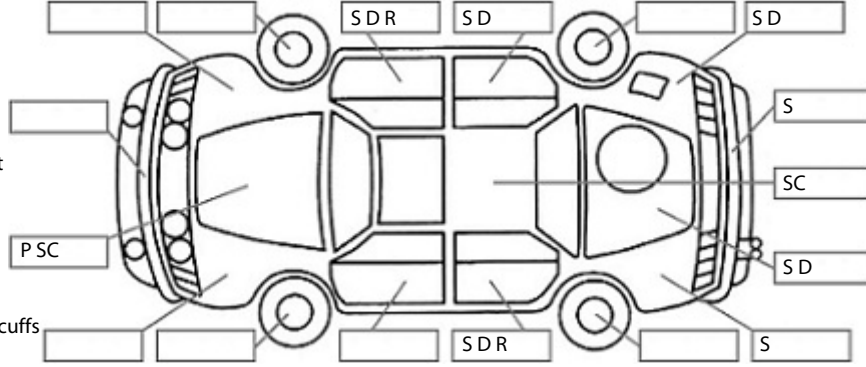

Key:

- S = scratch
- D = dent
- R = rust
- PT = paint defect
- C = crack
- P = pin dent
- * = decals
- SC = stone chips
- W = significant scuffs

Body Inspection Comments

Rust left sill panel
Tailgate badge missing