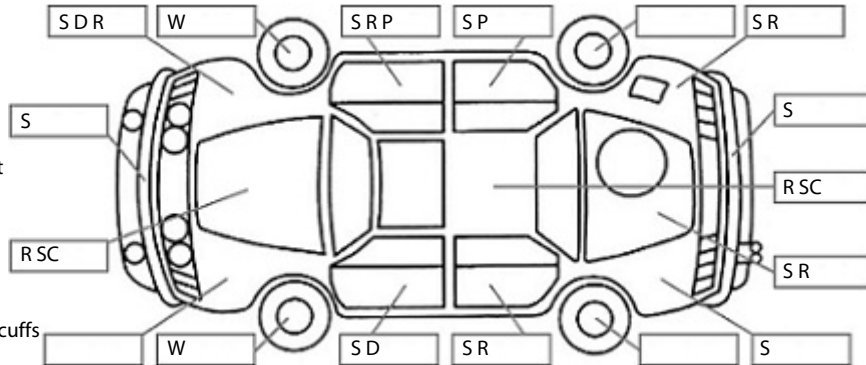

Make: LDV	Model: G10	Body Style: Van
Year: 2017	Registration: PDH417	Reg Expiry: 19 Jul 2024
WoF Expiry: 23 Jun 2024	Odometer: 105,638 Kms	Good No: 26430188
VIN: LSKG4BL18HA042354	Next Service: 100000	Service History: No

Key:

- S = scratch
- D = dent
- R = rust
- PT = paint defect
- C = crack
- P = pin dent
- * = decals
- SC = stone chips
- W = significant scuffs

Note: some defects & blemishes may not be displayed in the diagram