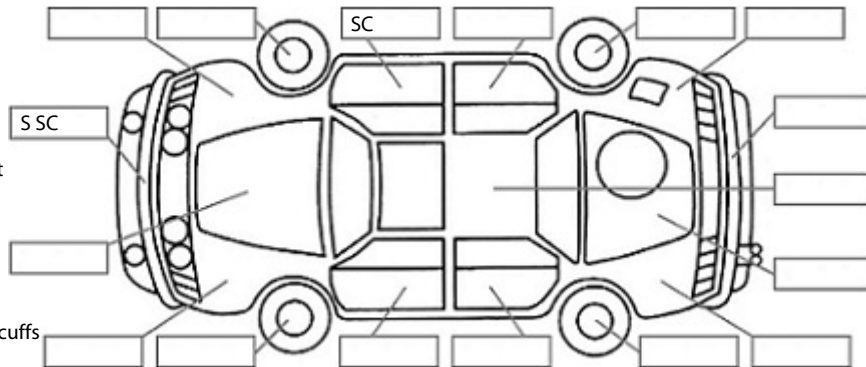

Key:

- S = scratch
- D = dent
- R = rust
- PT = paint defect
- C = crack
- P = pin dent
- * = decals
- SC = stone chips
- W = significant scuffs

Body Inspection Comments

Note: some defects & blemishes may not be displayed in the diagram

Stone chips in front screen. Clear coat coming off lhr door handle. Bonnet to open double pull lift bonnet

Conditions During Body Inspection: Dry

Under Carriage & Under Bonnet Inspection Comments

Vehicle has belly pans. Runs on 95/98 octane fuel. Didn't test battery as in compartment