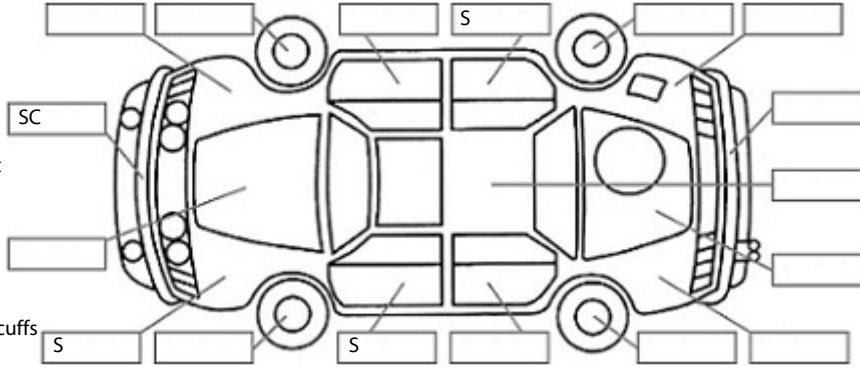

Make: Honda	Model: Stepwagon	Body Style: Wagon
Year: 2008	Registration: MLY249	Reg Expiry: 16 Jul 2025
WoF Expiry: 05 Nov 2025	Odometer: 148,700 Kms	Good No: 26429800
VIN: 7AT08G87X19330191	Next Service:	Service History:

Key:

- S = scratch
- D = dent
- R = rust
- PT = paint defect
- C = crack
- P = pin dent
- * = decals
- SC = stone chips
- W = significant scuffs

Body Inspection Comments

Note: some defects & blemishes may not be displayed in the diagram