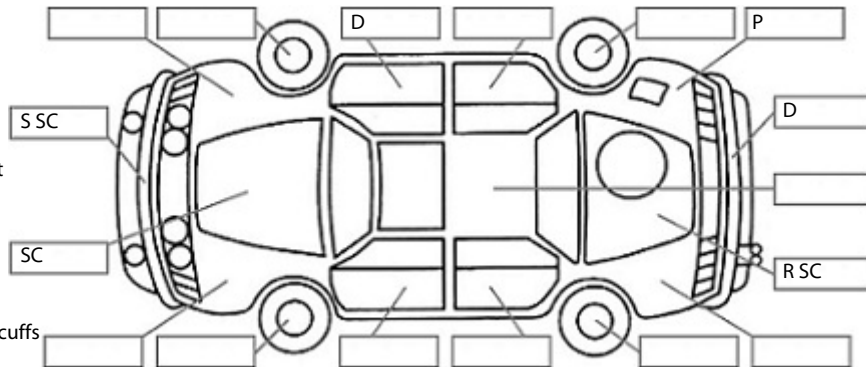

Key:

- S = scratch
- D = dent
- R = rust
- PT = paint defect
- C = crack
- P = pin dent
- * = decals
- SC = stone chips
- W = significant scuffs

Body Inspection Comments

Note: some defects & blemishes may not be displayed in the diagram

Headlights cloudy. Rear bumper poor fit

Conditions During Body Inspection: Dry

Under Carriage & Under Bonnet Inspection Comments

Bonnet release needs adjustment. Engine covers missing fixtures.

Interior Comments