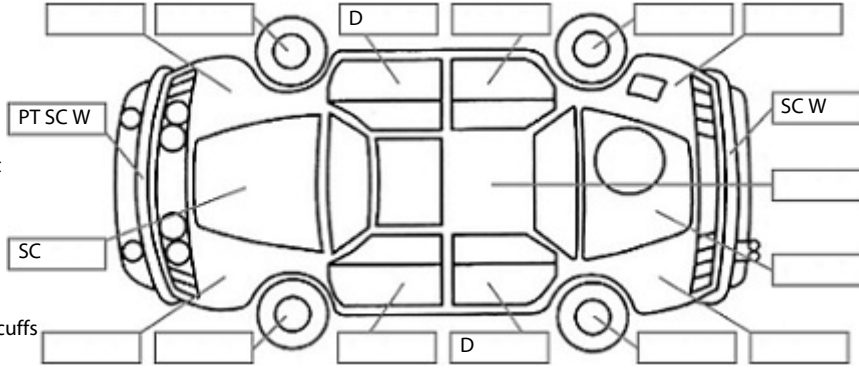

**Key:**

- S = scratch
- D = dent
- R = rust
- PT = paint defect
- C = crack
- P = pin dent
- \* = decals
- SC = stone chips
- W = significant scuffs

Body Inspection Comments

Note: some defects & blemishes may not be displayed in the diagram

Headlights cloudy. Front grill loose. Side skirts loose

Conditions During Body Inspection: Dry

Under Carriage & Under Bonnet Inspection Comments

Interior Comments

Seats	Average
Carpets	Average
Panels	Average
Dashboard	Average. lid above radio unit broken