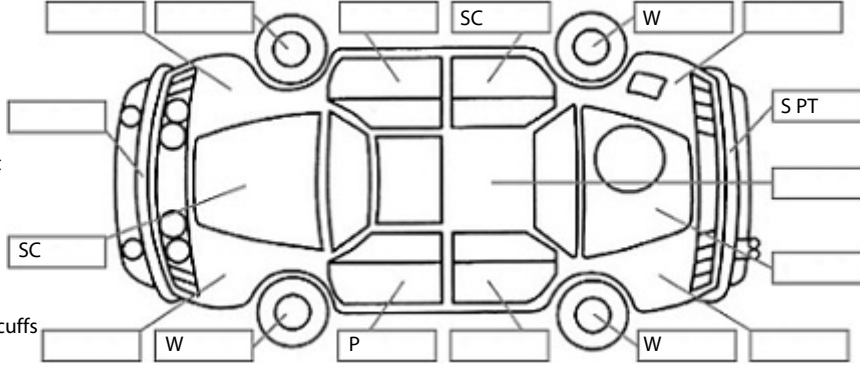

Key:

- S = scratch
- D = dent
- R = rust
- PT = paint defect
- C = crack
- P = pin dent
- * = decals
- SC = stone chips
- W = significant scuffs

Body Inspection Comments

Underbody oxidation

Note: some defects & blemishes may not be displayed in the diagram