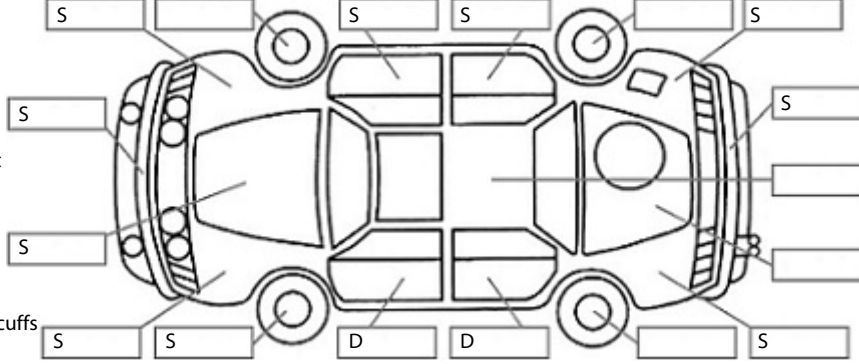

Key:

- S = scratch
- D = dent
- R = rust
- PT = paint defect
- C = crack
- P = pin dent
- * = decals
- SC = stone chips
- W = significant scuffs

Body Inspection Comments

Note: some defects & blemishes may not be displayed in the diagram