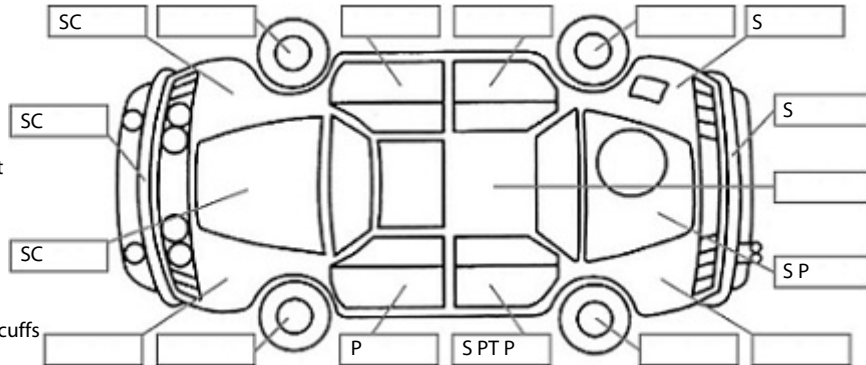

Key:

- S = scratch
- D = dent
- R = rust
- PT = paint defect
- C = crack
- P = pin dent
- * = decals
- SC = stone chips
- W = significant scuffs

Body Inspection Comments

Minor windscreen chips.

Note: some defects & blemishes may not be displayed in the diagram

Engine Timing Mechanism: Timing Chain
 Evidence of Cam Belt Replacement: Not Applicable Kms:

	Pass	Fail	N/A
Engine			
Oil level	✓		
Smoke & fumes	✓		
Performance	✓		
Noise	✓		
Cooling System			
Coolant condition	✓		
Performance	✓		
Radiator / Hoses (visual)	✓		
Transmission			
Operation	✓		
Noise	✓		
Clutch			✓
CV joints	✓		
Wheel bearings	✓		
Brakes			
Performance	✓		
Hand Brake	✓		
Tyres (lowest observed tread depth of tyres)			
Left front	5.0	mm	
Right front	5.0	mm	
Left rear	2.8	mm	
Right rear	3.0	mm	
Spare	Yes		
Suspension			
Suspension performance	✓		
Steering performance	✓		
Shock absorbers	✓		
Air Conditioning / Heater			
Operation	✓		
Electrical / Accessories			
Head lights		✓	
Tail lights	✓		
Indicators	✓		
Dashboard warning lights	✓		
Wipers (front & rear)	✓		
Window winder FL	✓		
Window winder FR	✓		
Window winder RL	✓		
Window winder RR	✓		
Rear view mirrors	✓		
Radio (basic test only)	✓		
CD (basic test only)			✓
Number of keys	2		
Central locking	✓		
Remote locking	✓		
Sat. Nav. (basic test only)			✓
Reversing camera	✓		