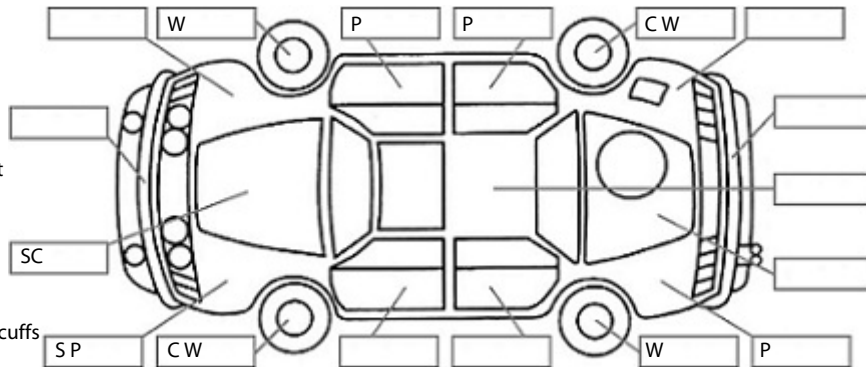

Key:

- S = scratch
- D = dent
- R = rust
- PT = paint defect
- C = crack
- P = pin dent
- * = decals
- SC = stone chips
- W = significant scuffs

Body Inspection Comments

Note: some defects & blemishes may not be displayed in the diagram

Engine Timing Mechanism: Timing Chain
 Evidence of Cam Belt Replacement: Not Applicable Kms:

	Pass	Fail	N/A
Engine			
Oil level	✓		
Smoke & fumes	✓		
Performance	✓		
Noise	✓		
Cooling System			
Coolant condition	✓		
Performance	✓		
Radiator / Hoses (visual)	✓		
Transmission			
Operation	✓		
Noise	✓		
Clutch	✓		
CV joints	✓		
Wheel bearings	✓		
Brakes			
Performance	✓		
Hand Brake	✓		
Tyres (lowest observed tread depth of tyres)			
Left front	4.0	mm	
Right front	4.5	mm	
Left rear	5.5	mm	
Right rear	6.0	mm	
Spare	Yes		
Suspension			
Suspension performance	✓		
Steering performance	✓		
Shock absorbers	✓		
Air Conditioning / Heater			
Operation	✓		
Electrical / Accessories			
Head lights	✓		
Tail lights	✓		
Indicators	✓		
Dashboard warning lights	✓		
Wipers (front & rear)	✓		
Window winder FL	✓		
Window winder FR	✓		
Window winder RL	✓		
Window winder RR	✓		
Rear view mirrors	✓		
Radio (basic test only)	✓		
CD (basic test only)		✓	
Number of keys	2		
Central locking	✓		
Remote locking	✓		
Sat. Nav. (basic test only)			✓
Reversing camera			✓