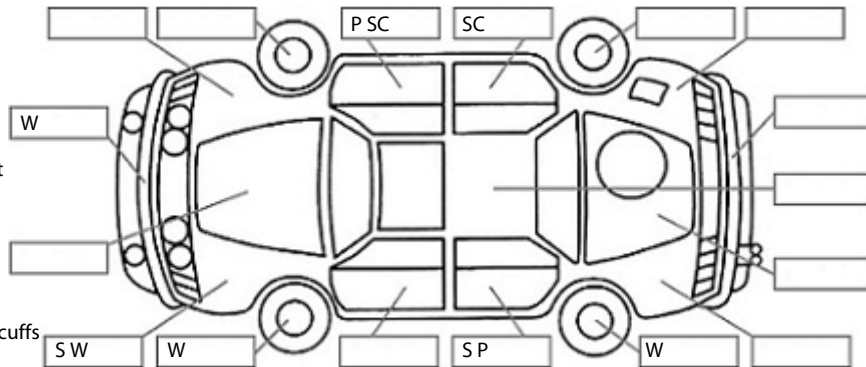

Key:

- S = scratch
- D = dent
- R = rust
- PT = paint defect
- C = crack
- P = pin dent
- * = decals
- SC = stone chips
- W = significant scuffs

Note: some defects & blemishes may not be displayed in the diagram

Body Inspection Comments

Left front bumper damaged

Conditions During Body Inspection: Dry

Under Carriage & Under Bonnet Inspection Comments

4WD
Plastic cover broken under engine ., both front tyres wearing uneven .