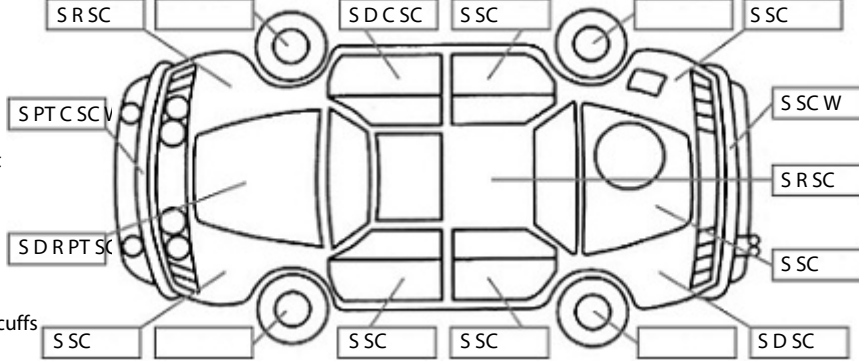

Key:

- S = scratch
- D = dent
- R = rust
- PT = paint defect
- C = crack
- P = pin dent
- * = decals
- SC = stone chips
- W = significant scuffs

Body Inspection Comments

Note: some defects & blemishes may not be displayed in the diagram

Play in driver door hinges. Stone chips in front screen. Rear bumper poor fit

Conditions During Body Inspection: Dry

Under Carriage & Under Bonnet Inspection Comments

Rh outer cv boot split.

Interior Comments

Seats	marks
Carpets	Average
Panels	Average
Dashboard	Average

General Comments

LHR park light nw. Coolant appears to be mostly water.

Road Conditions During Test Drive: Dry

Engine Timing Mechanism: Cambelt