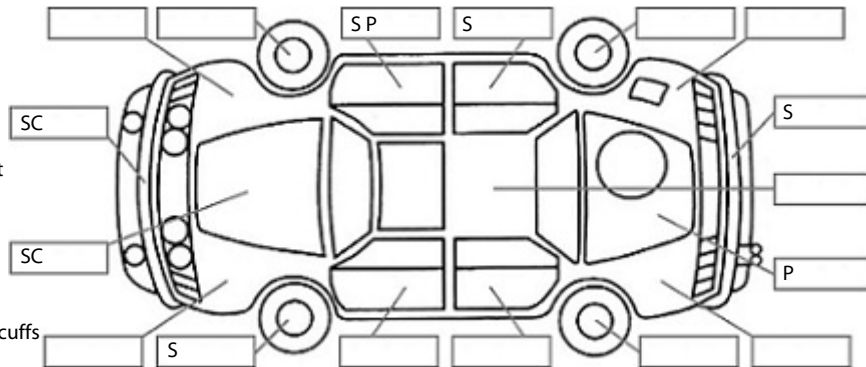

Key:

- S = scratch
- D = dent
- R = rust
- PT = paint defect
- C = crack
- P = pin dent
- * = decals
- SC = stone chips
- W = significant scuffs

Body Inspection Comments

Note: some defects & blemishes may not be displayed in the diagram

Minor windscreen chips. Park lights not working.

Conditions During Body Inspection: Dry

Under Carriage & Under Bonnet Inspection Comments

Left sill cover scratched.

Interior Comments

Seats	Average
Carpets	Average
Panels	Average
Dashboard	Average

General Comments

Parcel tray mount broken.

Road Conditions During Test Drive: Dry

Engine Timing Mechanism: Timing Chain
 Evidence of Cam Belt Replacement: Not Applicable Kms:

	Pass	Fail	N/A
Engine			
Oil level	✓		
Smoke & fumes	✓		
Performance	✓		
Noise	✓		
Cooling System			
Coolant condition	✓		
Performance	✓		
Radiator / Hoses (visual)	✓		
Transmission			
Operation	✓		
Noise	✓		
Clutch			✓
CV joints	✓		
Wheel bearings	✓		
Brakes			
Performance	✓		
Hand Brake	✓		
Tyres (lowest observed tread depth of tyres)			
Left front	4.5	mm	
Right front	4.9	mm	
Left rear	4.3	mm	
Right rear	4.5	mm	
Spare	Yes		
Suspension			
Suspension performance	✓		
Steering performance	✓		
Shock absorbers	✓		
Air Conditioning / Heater			
Operation	✓		
Electrical / Accessories			
Head lights		✓	
Tail lights	✓		
Indicators	✓		
Dashboard warning lights	✓		
Wipers (front & rear)	✓		
Window winder FL	✓		
Window winder FR	✓		
Window winder RL	✓		
Window winder RR	✓		
Rear view mirrors	✓		
Radio (basic test only)	✓		
CD (basic test only)	✓		
Number of keys	2		
Central locking	✓		
Remote locking	✓		
Sat. Nav. (basic test only)	✓		
Reversing camera		✓	