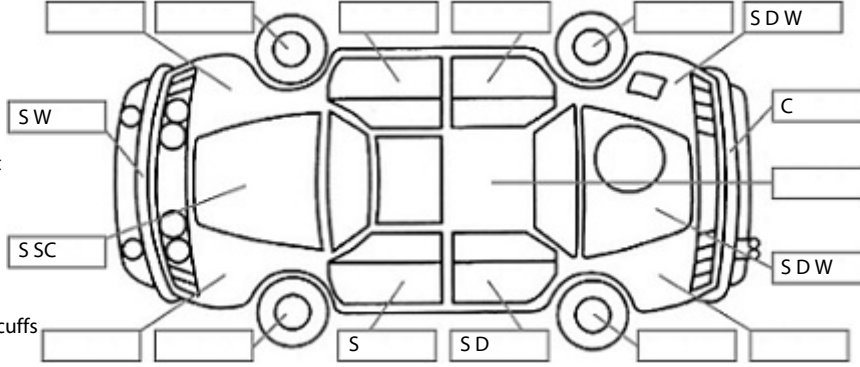

Make: LDV	Model: Edelivery 3	Body Style: Van
Year: 2022	Registration: PBT97	Reg Expiry: 12 Oct 2024
WoF Expiry: 31 Mar 2025	Odometer: 65,668 Kms	Good No: 26427293
VIN: LSH14C4C3MA171372	Next Service: 0	Service History: No

Key:

- S = scratch
- D = dent
- R = rust
- PT = paint defect
- C = crack
- P = pin dent
- * = decals
- SC = stone chips
- W = significant scuffs

Body Inspection Comments

Note: some defects & blemishes may not be displayed in the diagram

Right rear panel impact damage, rear bumper impact damage
Rear interior of van damaged . ,right front bumper on bottom corner damaged .

Conditions During Body Inspection: Dry

Under Carriage & Under Bonnet Inspection Comments