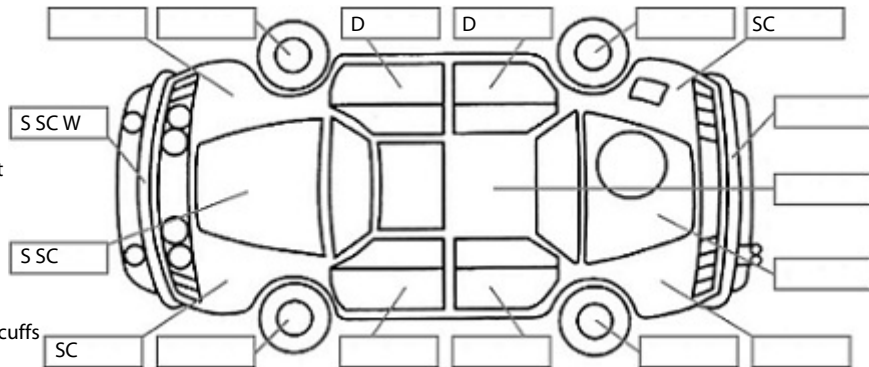

<b>Make:</b> Toyota	<b>Model:</b> Crown	<b>Body Style:</b> Sedan
<b>Year:</b> 2005	<b>Registration:</b> KKG354	<b>Reg Expiry:</b> 22 Sep 2025
<b>WoF Expiry:</b> 07 Mar 2025	<b>Odometer:</b> 107,304 Kms	<b>Good No:</b> 26427201
<b>VIN:</b> 7AT0H60BX17013367	<b>Next Service:</b> 117500	<b>Service History:</b> Yes

**Key:**

- S = scratch
- D = dent
- R = rust
- PT = paint defect
- C = crack
- P = pin dent
- \* = decals
- SC = stone chips
- W = significant scuffs

**Body Inspection Comments**

Note: some defects & blemishes may not be displayed in the diagram