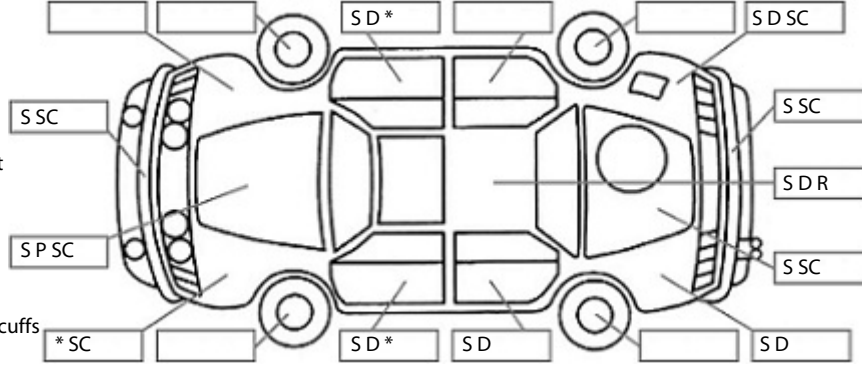

Key:

- S = scratch
- D = dent
- R = rust
- PT = paint defect
- C = crack
- P = pin dent
- * = decals
- SC = stone chips
- W = significant scuffs

Body Inspection Comments

Note: some defects & blemishes may not be displayed in the diagram