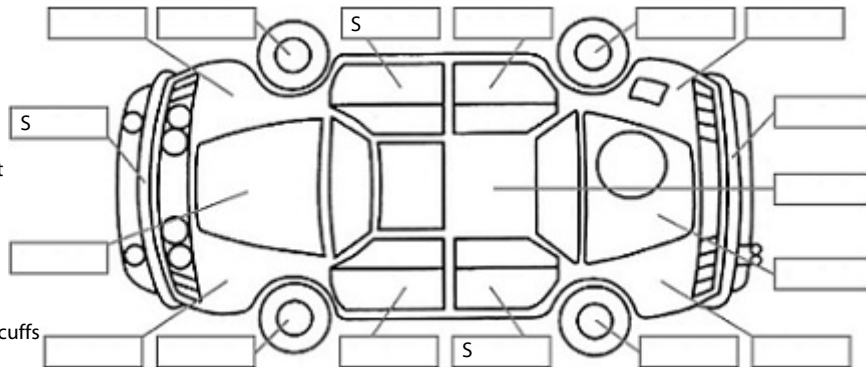

Make: Subaru	Model: Forester	Body Style: Wagon
Year: 2012	Registration: MTQ737	Reg Expiry: 12 Dec 2024
WoF Expiry: 04 Dec 2025	Odometer: 100,701 Kms	Good No: 26426769
VIN: 7AT0GF17X20007186	Next Service: 108,400 kms	Service History: No

Key:

- S = scratch
- D = dent
- R = rust
- PT = paint defect
- C = crack
- P = pin dent
- * = decals
- SC = stone chips
- W = significant scuffs

Body Inspection Comments

Note: some defects & blemishes may not be displayed in the diagram