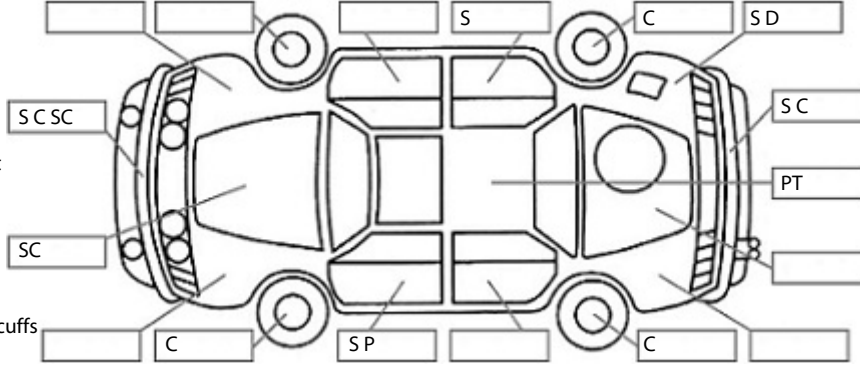

Key:

- S = scratch
- D = dent
- R = rust
- PT = paint defect
- C = crack
- P = pin dent
- * = decals
- SC = stone chips
- W = significant scuffs

Body Inspection Comments

Note: some defects & blemishes may not be displayed in the diagram

Aerial mast Broken, Large Dent R/R Quarter Panel ,

Conditions During Body Inspection: Wet

Under Carriage & Under Bonnet Inspection Comments

Interior Comments

Seats	Good
Carpets	Average
Panels	Good
Dashboard	Good